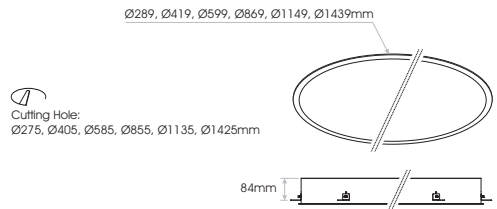

DISC RC (Recessed)

- Disc is a complete series of round luminaires available in surface, pendant, recessed and trimless application.
- It consists of two models: High Power and High Efficiency.
- It is offered with a Low Glare (UGR<22*) as an option in the High Power model.
- It is offered with a Low UGR (UGR<19*) as an option in the High Efficiency model.
- Luminaire material: Aluminium.
- Cover material: PMMA
- Powder Coated: Black (RAL9005), White (RAL9003), or Grey (RAL7037) as standard.
- Custom luminaire colours also available on request.
- Low tolerances for colour temperature (MacAdam 3).
- Lumen maintenance L80/B10 50.000h
- Emergency Function capability. (3 hours, with build-in rechargeable battery).
- Indoor Use: IP40

Model	Luminaire Colour*	CCT	Watt / Diameter	CRI** LED Source	CRI** LED Source	Type	Voltage	Dimming Option	Extras
DISC Recessed High Power <i>(DISC RC HP)</i>	White <i>(WH)</i>	3000K <i>(30)</i>	HIGH POWER	≥ 80 (80) 3000K	≥ 80 (80) 4000K	Opal <i>(OP)</i>	230VAC <i>(230)</i>	Non Dimmable <i>(ND)</i>	Function Standard <i>(0)</i>
	Black <i>(BL)</i>	4000K <i>(40)</i>	11.9W / 27cm <i>(12W027)</i>	1910lm	2070lm	Low Glare <i>(LG)</i> ***	Analogue <i>(A1)</i> DALI <i>(DL)</i> Wireless <i>(WL)</i>	Emergency <i>(1)</i>	
	Grey <i>(GR)</i>		26.2W / 40cm <i>(26W040)</i>	3970lm	4170lm				
			57.4W / 58cm <i>(58W058)</i>	8670lm	9110lm				
			123.8W / 85cm <i>(124W085)</i>	17980lm	18900lm				
			214.8W / 113cm <i>(215W113)</i>	31060lm	32650lm				
		336.6W / 142cm <i>(337W142)</i>	49550lm	52200lm					
DISC Recessed High Efficiency <i>(DISC RC HE)</i>			HIGH EFFICIENCY	≥ 80 (80) 3000K	≥ 80 (80) 4000K	Opal <i>(OP)</i>			
			4.5W / 27cm <i>(05W027)</i>	810lm	880lm	Low UGR <i>(LU)</i> ***			
			9.8W / 40cm <i>(10W040)</i>	1680lm	1770lm				
			21.2W / 58cm <i>(21W058)</i>	3640lm	3830lm				
			45.7W / 85cm <i>(46W085)</i>	7430lm	7810lm				
			79.4W / 113cm <i>(80W113)</i>	12830lm	13490lm				
		124.4W / 142cm <i>(124W142)</i>	20590lm	21700lm					