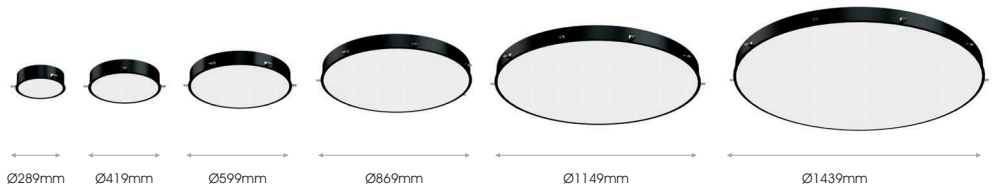

DISC Recessed

<i>HIGH POWER</i>	12W	26W	58W	124W	215W	337W
<i>HIGH EFFICIENCY</i>	5W	10W	21W	46W	80W	124W
Weight	1.18Kgs	2.59Kgs	4.48Kgs	9.40Kgs	15.30Kgs	23.70Kgs

HIGH POWER

HIGH EFFICIENCY